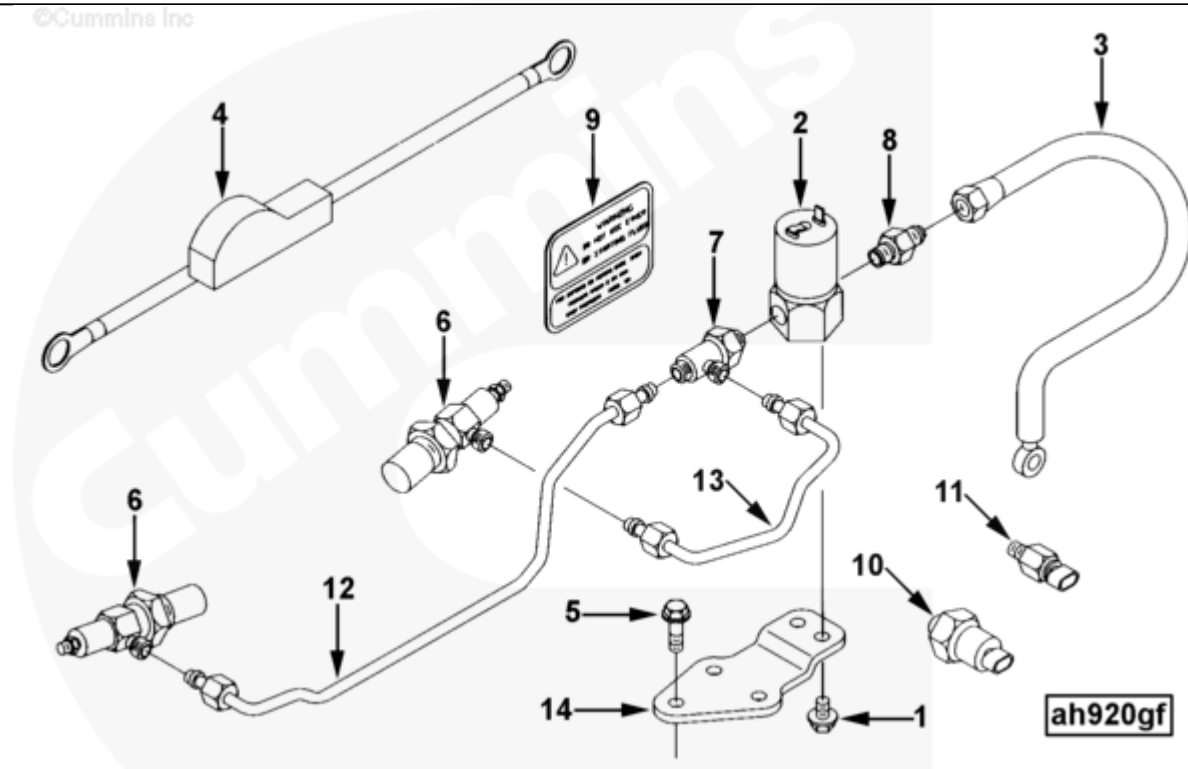

SMALL | MEDIUM | LARGE

Cart	Ref No	Part Number	Part Description	Required	Remarks
View My Cart					
		AH9029-02	Air Intake Heater		MR - HEATER, AIR INTAKE...(More)
					Type: Burner - BERU
					Element Provided: Yes
					Voltage: 12
					Connects to Fuel Filter: Yes

					Engine Families: C Series
					Aspiration: Charge Air
					Cooled
<input type="checkbox"/>	1	3900626	Hexagon Flange Head Cap Screw	2	M6 x 1.00 x 12
<input type="checkbox"/>	2	3923945	Solenoid Valve	1	
<input type="checkbox"/>	3	3923949	Flexible Hose	1	
<input type="checkbox"/>	4	3927343	Wiring Harness	1	
<input type="checkbox"/>	5	3925393	Hexagon Flange Head Cap Screw	3	M6 X 1.00 X 20.
<input type="checkbox"/>	6	3928188	Starting Aid	2	
<input type="checkbox"/>	7	3925714	Male Union Tee	1	
<input type="checkbox"/>	8	3925715	Male Union	1	
<input type="checkbox"/>	9	3927383	Instruction Tag	2	
<input type="checkbox"/>	10	3926401	Pressure Switch	1	
<input type="checkbox"/>	11	3926425	Temperature Sensor	1	Intake air for air
<input type="checkbox"/>	12	3926624	Starting Aid Tube	1	
<input type="checkbox"/>	13	3926626	Starting Aid Tube	1	
<input type="checkbox"/>	14	3926628	Solenoid Bracket	1	